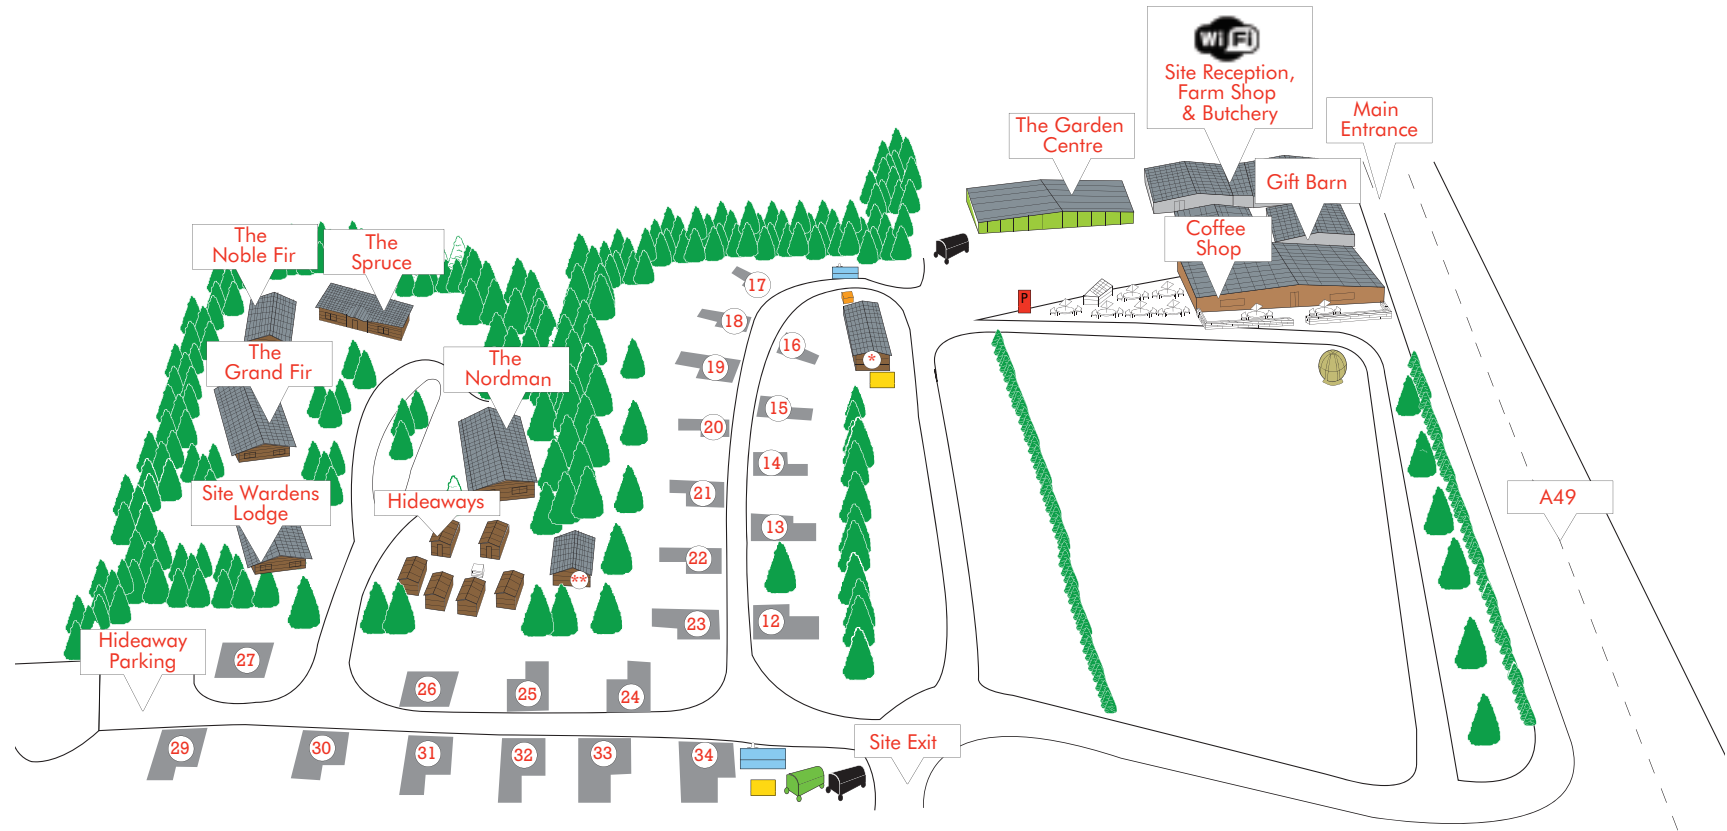

THE HOLLIES FARM SHOP SITE MAP

SITE MAP KEY

	Hard Standing Pitches (12-34)		The Hollies Gifts Barn		The Garden Centre		Elsan Point		Fire Point		WiFi access code
	Forest Lodges		Shower and Toilet Block with disabled facilities		The Hollies Coffee Shop		General Waste Bin		Water Point		
	The Hideaways		Shower and Toilet Block		The Hollies Farm Shop & Butchery		Glass Recycling Bin		Emergency Phone		